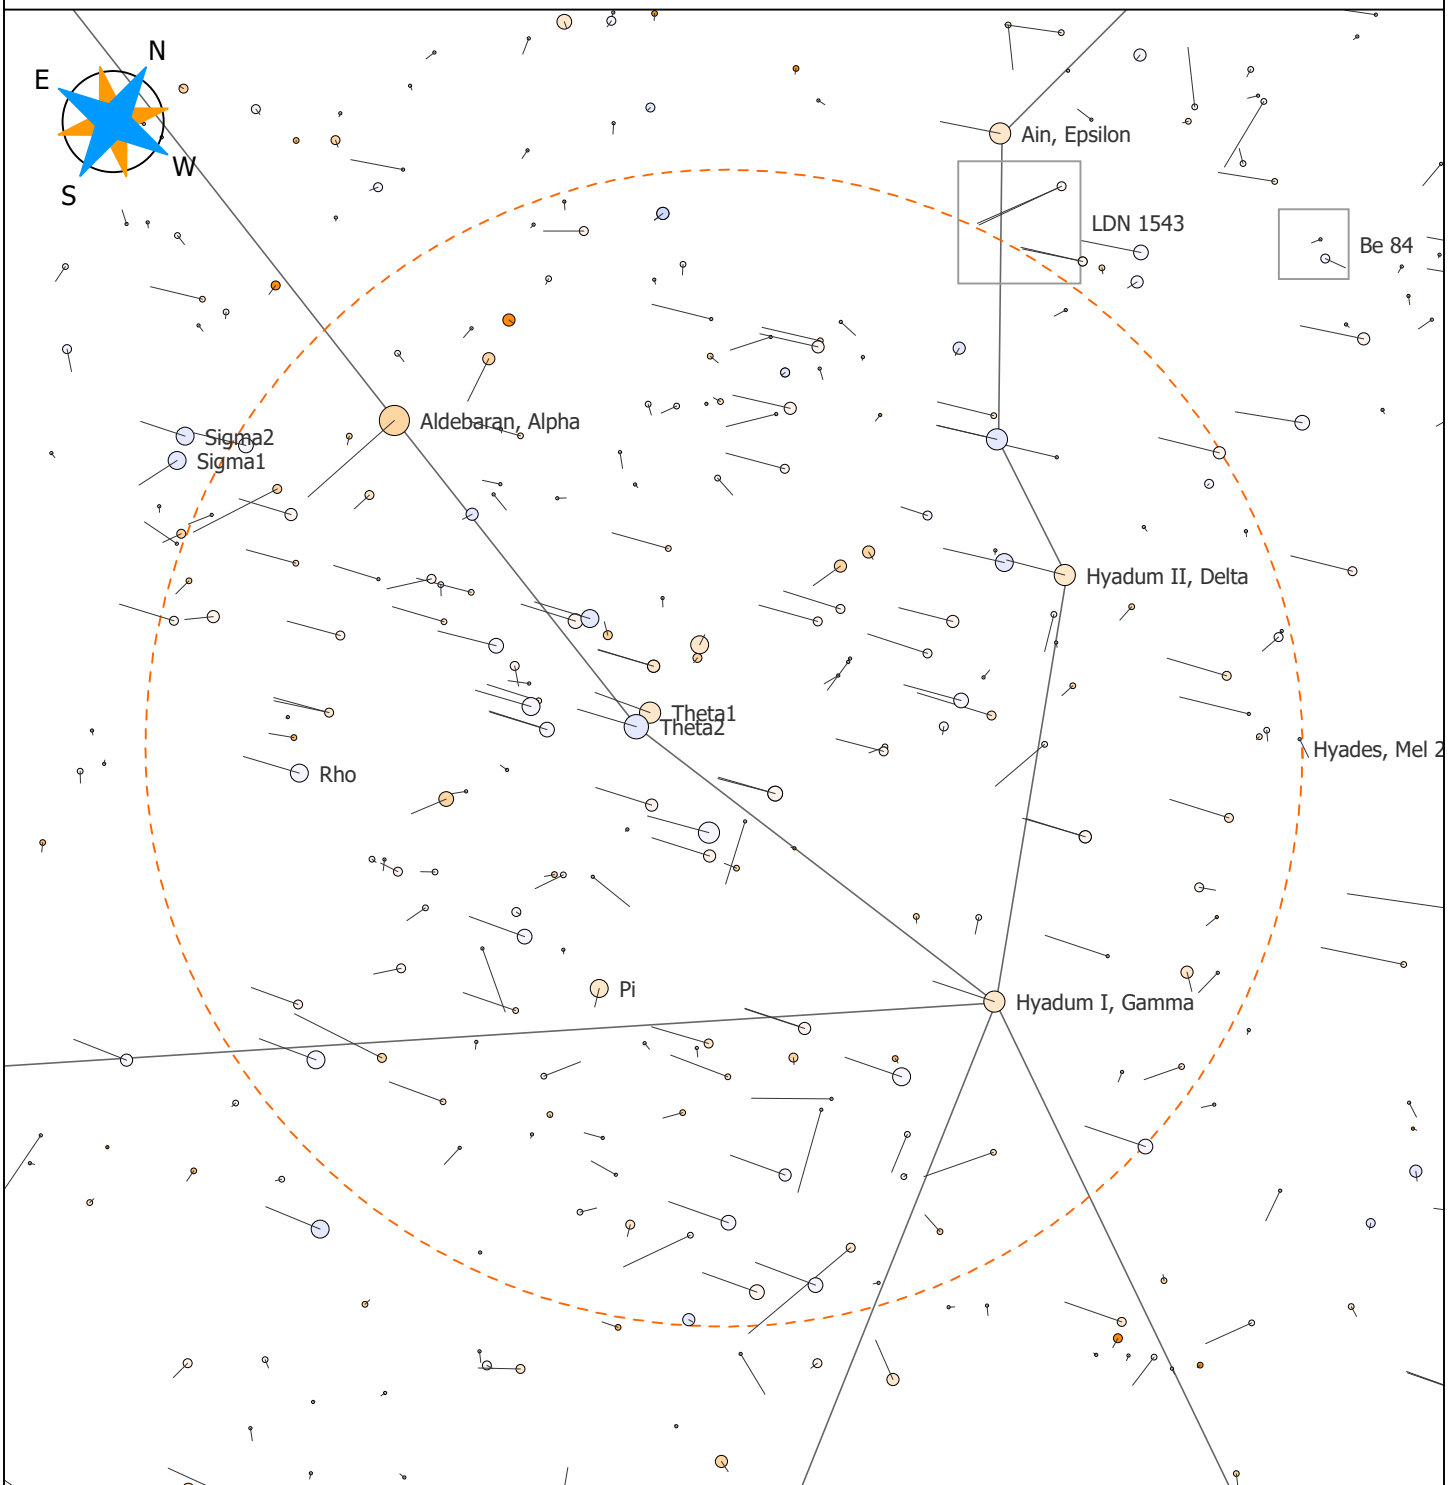

Proper Motion of the Hyades

Symbols

- Galaxy
- Quasar
- Globular cluster
- Open cluster
- Bright nebula
- Dark nebula
- Planetary nebula
- Supernova remnant
- Antisolar point
- Asteroid
- Comet
- Meteor shower

Magnitudes and temperatures (× 1000 K)

Location

United States, CA, Torrance
 Lon: 118° 20' 23" W, Lat: 33° 50' 09" N
 Time zone: GMT-08:00
 Elevation: 84 feet above sea level

Time

Local time: Sat 12/24/2011 11:00:00 PM
 Universal time: Sun 12/25/2011 07:00:00
 Julian date: 2455920.79167
 Sidereal time: 05h 20m 27s

View

Field of view: 007° 01' 24"
 RA: 04h 27m 41.06s, Dec: +16° 01' 34.5"
 Azi: 216° 56' 15.7", Alt: +68° 35' 34.9"
 Constellation: Taurus