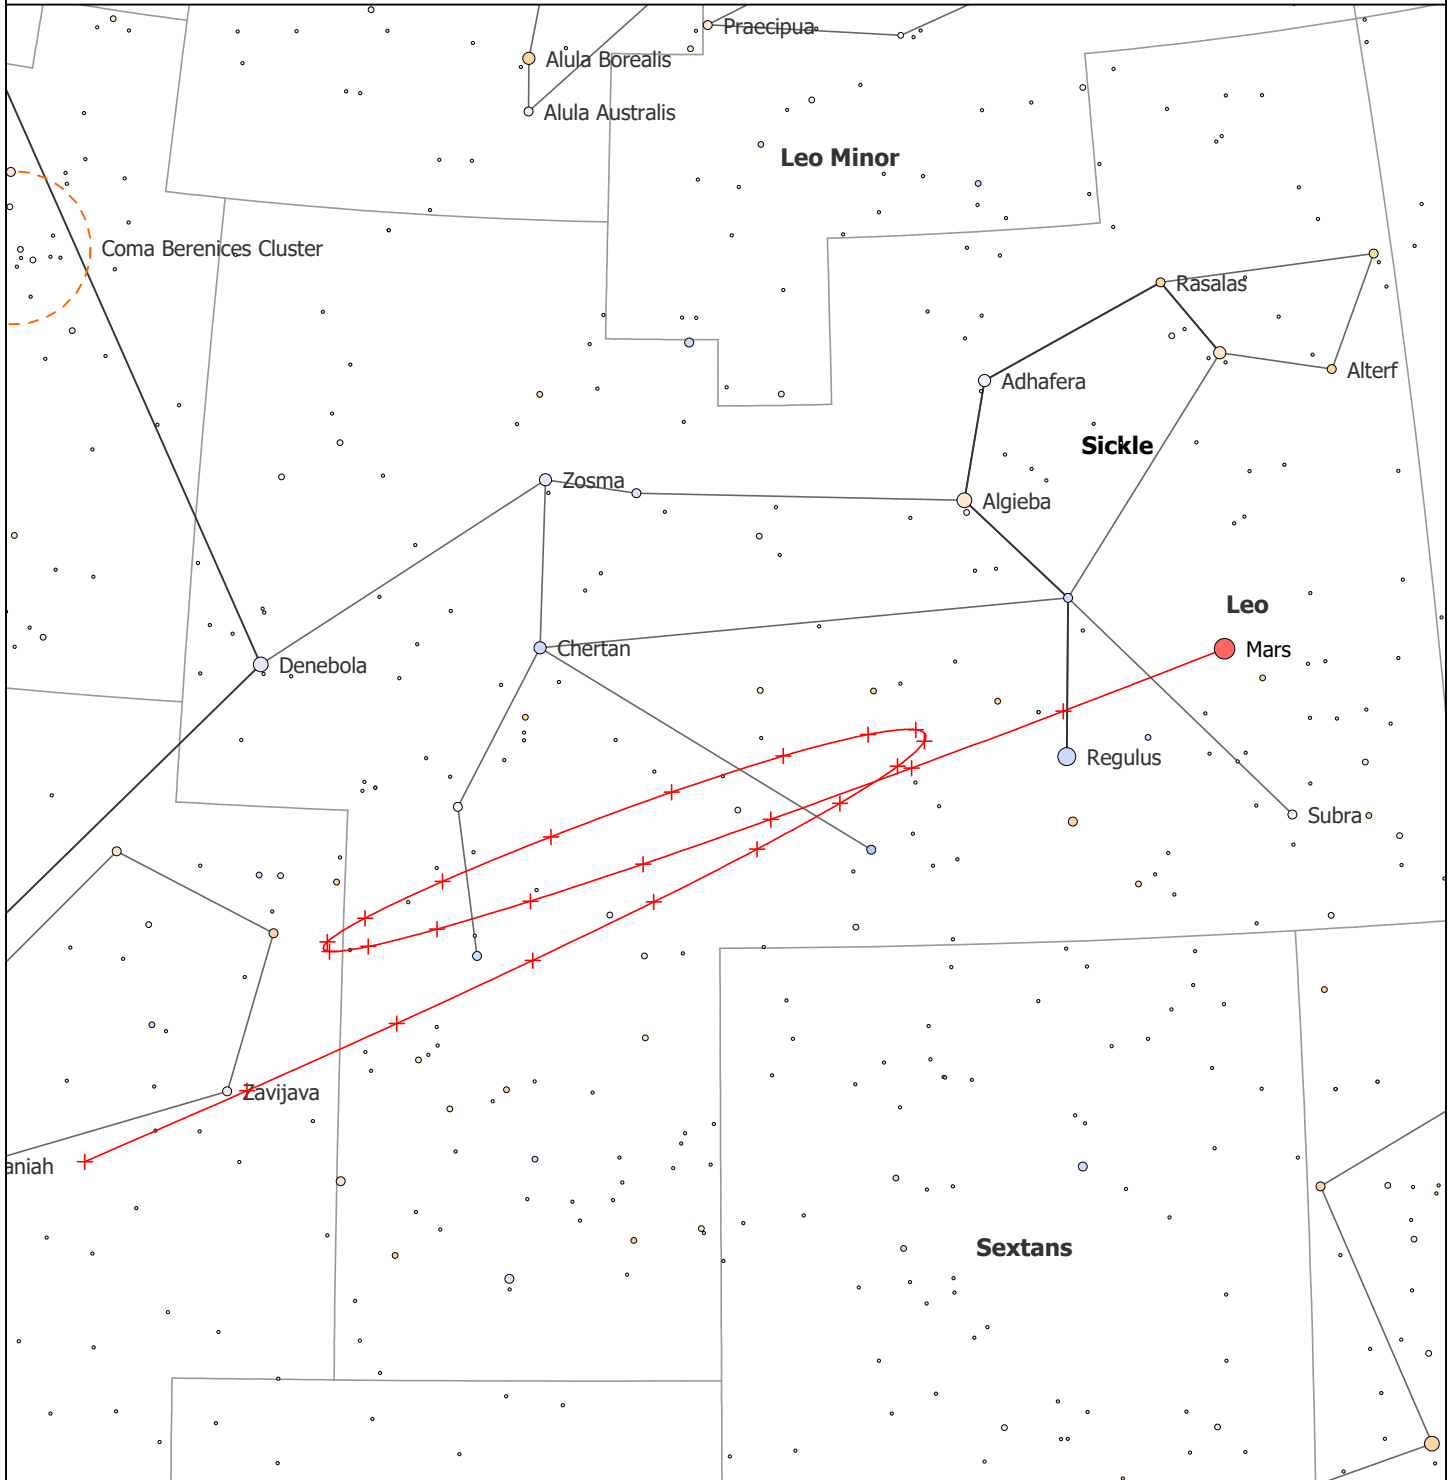

Path of Mars

Symbols

- | | | |
|------------------|-------------------|-----------------|
| Galaxy | Bright nebula | Antisolar point |
| Quasar | Dark nebula | Asteroid |
| Globular cluster | Planetary nebula | Comet |
| Open cluster | Supernova remnant | Meteor shower |

Magnitudes and temperatures (× 1000 K)

Location

United States, CA, Torrance
 Lon: 118° 20' 23" W, Lat: 33° 50' 09" N
 Time zone: GMT-08:00
 Elevation: 84 feet above sea level

Time

Local time: Mon 10/31/2011 12:00:00 AM
 Universal time: Mon 10/31/2011 07:00:00
 Julian date: 2455865.79167
 Sidereal time: 01h 43m 36s

View

Field of view: 044° 26' 40"
 RA: 10h 51m 21.49s, Dec: +12° 31' 26.9"
 Azi: 49° 06' 21.2", Alt: -28° 08' 37.8"
 Constellation: Leo