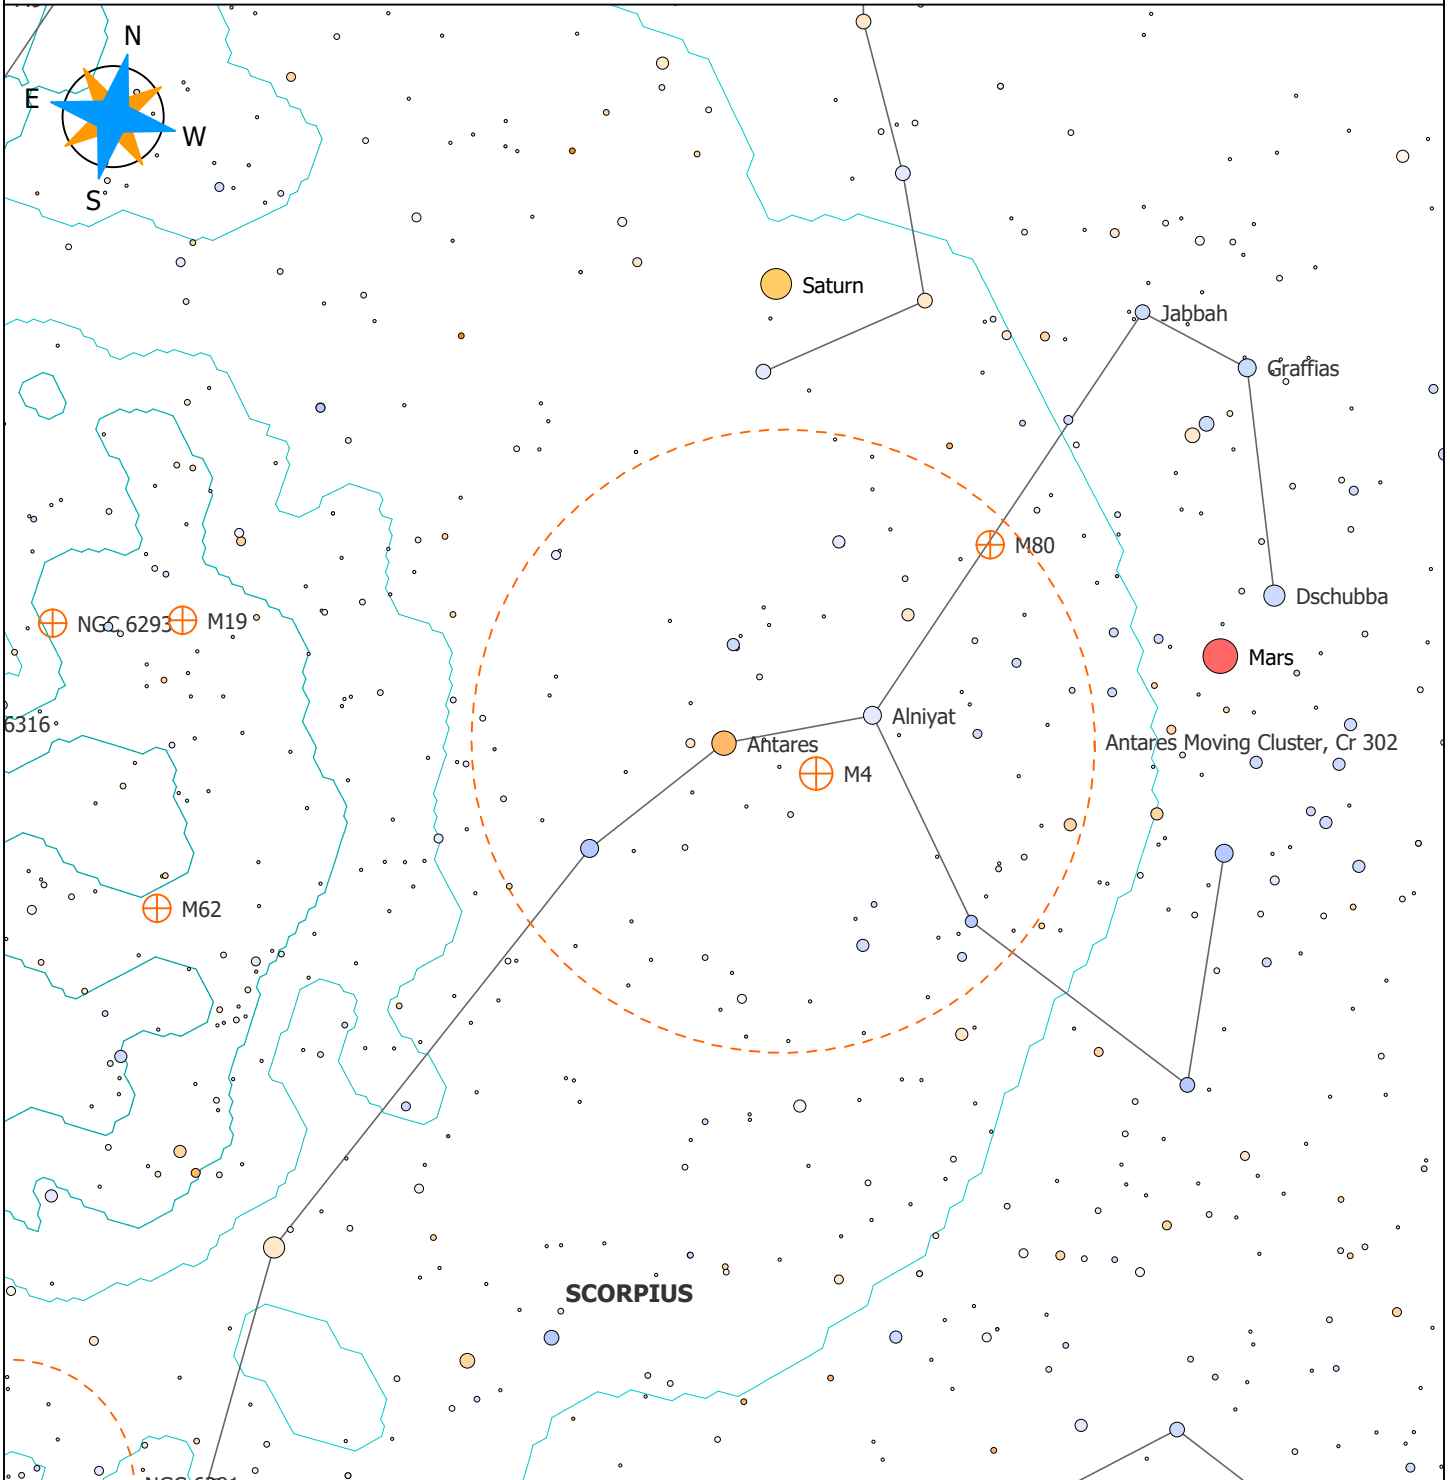

Area Around Antares

Symbols

Galaxy	Bright nebula	Antisolar point
Quasar	Dark nebula	Asteroid
Globular cluster	Planetary nebula	Comet
Open cluster	Supernova remnant	Meteor shower

Magnitudes and temperatures (× 1000 K)

-3	-2	-1	0	1	2	3	4	5	6	7	8
40	25	20	15	10	8	7	6	5	4	3	2

Location

United States, CA, Torrance
 Lon: 118° 20' 23" W, Lat: 33° 50' 09" N
 Time zone: GMT-08:00
 Elevation: 84 feet above sea level

Time

Local time: Wed 08/10/2016 09:00:00 PM
 Universal time: Thu 08/11/2016 04:00:00
 Julian date: 2457611.66667
 Sidereal time: 17h 26m 51s

View

Field of view: 019° 45' 11"
 RA: 16h 30m 26.06s, Dec: -26° 27' 56.8"
 Azi: 194° 20' 11.8", Alt: +28° 13' 48.5"
 Constellation: Scorpius